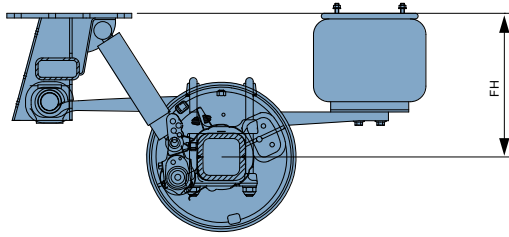

BPW Air Suspension

Air suspension unit GSSLO (overslung spring)

Air suspension unit GSSLU (underslung spring)

Axle cross-section (mm)	Suspension type	Wheel brake	Track width SP (mm)	Spring centre FM (mm)	Ride height FH (mm)	Wheel connection	Static axle load (kg)		BPW code
							25 km/h	40 km/h	

Rigid air suspension - overslung spring

120 x 15	GSSLO 11010	FL4112	1,950	900	480-540	10/335/280 M22x 1.5	11,000	10,000	56.88.01.0600
120 x 15	GSSLO 11010	FL4112	2,150	1,100	480-540	10/335/280 M22x 1.5	11,000	10,000	56.88.01.0068
150 x 16	GSSLO 12010	FL4118	2,050	900	490-540	10/335/280 M22x 1.5	13,000	12,000	56.72.01.0501
150 x 16	GSSLO 12010	FL4118	2,225	1100	490-540	10/335/280 M22x 1.5	13,000	12,000	56.72.01.0287

Air suspension with single cylinder steering axle - overslung spring

120 x 15	GSSLOLA 11010	FL4112	1,950	900	480-540	10/335/280 M22x 1.5	11,000	10,000	56.88.01.0605
120 x 15	GSSLOLA 11010	FL4112	2,150	1,100	480-540	10/335/280 M22x 1.5	11,000	10,000	56.88.01.0609
150 x 16	GSSLOLL 12010	FL4118	2,050	900	490-540	10/335/280 M22x 1.5	13,000	12,000	56.72.01.0669
150 x 16	GSSLOLL 12010	FL4118	2,225	900	490-540	10/335/280 M22x 1.5	13,000	12,000	56.72.01.0730