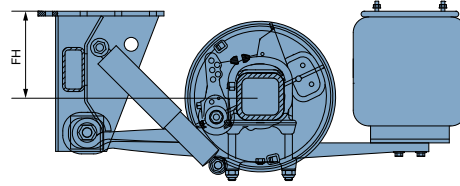

BPW Air Suspension

Air suspension unit GSSLO (overslung spring)

Air suspension unit GSSLU (underslung spring)

Axle cross-section (mm)	Suspension type	Wheel brake	Track width SP (mm)	Spring centre FM (mm)	Ride height FH (mm)	Wheel connection	Static axle load (kg)		BPW code
							25 km/h	40 km/h	

Rigid air suspension - overslung spring

120 x 15	GSSLO 11010	FL4112	1,950	900	480-540	10/335/280 M22x 1.5	11,000	10,000	56.88.01.0600
120 x 15	GSSLO 11010	FL4112	2,150	1,100	480-540	10/335/280 M22x 1.5	11,000	10,000	56.88.01.0068
150 x 16	GSSLO 12010	FL4118	2,050	900	490-540	10/335/280 M22x 1.5	13,000	12,000	56.72.01.0501
150 x 16	GSSLO 12010	FL4118	2,225	1100	490-540	10/335/280 M22x 1.5	13,000	12,000	56.72.01.0287