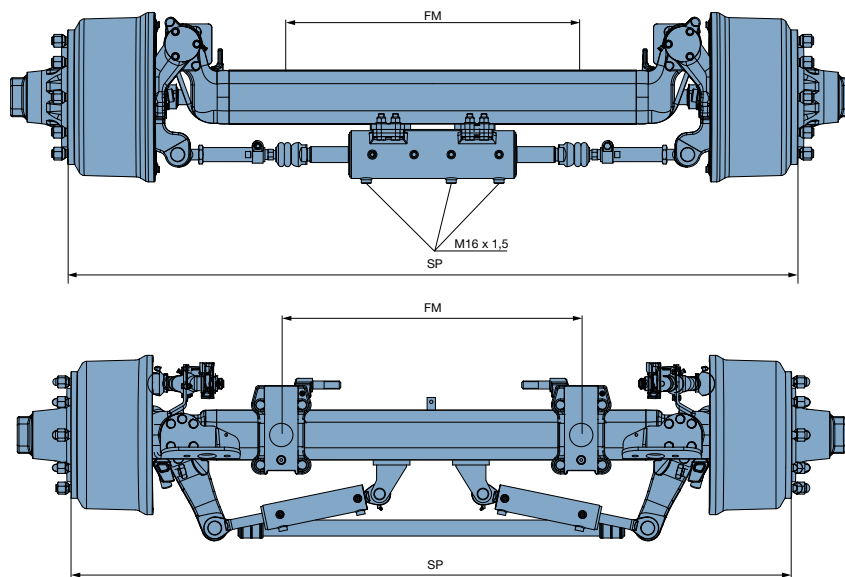

BPW Steering Axles with Hollow Axle Beam

Axle cross-section (mm)	Axle type	Wheel brake	Track width SP (mm)	Wheel connection	Axle load		BPW code	BPW code for front axle on tri-axle
					25 km/h	40 km/h		

Braked single cylinder steering axles

120 x 15	GSLA 11010	FL4112	1,950	10/335/280 M22 x 1.5	12,000	10,500	36.88.460.900	-
120 x 15	GSLA 11010	FL4112	2,050	10/335/280 M22 x 1.5	12,000	10,500	36.88.460.804	-
120 x 15	GSLA 11010	FL4112	2,150	10/335/280 M22 x 1.5	12,000	10,500	36.88.460.904	-
120 x 15	GSLA 11010	FL4112	2,225	10/335/280 M22 x 1.5	12,000	10,500	36.88.460.905	-
150 x 16	GS(H)LL 12010	FL4118	1,950	10/335/280 M22 x 1.5	12,000	12,000	26.72.449.710	-
150 x 16	GS(H)LL 12010	FL4118	2,050	10/335/280 M22 x 1.5	12,000	12,000	26.72.449.617	-
150 x 16	GS(H)LL 12010	FL4118	2,150	10/335/280 M22 x 1.5	12,000	12,000	26.72.449.737	-
150 x 16	GS(H)LL 12010	FL4118	2,225	10/335/280 M22 x 1.5	12,000	12,000	26.72.449.742	-
150 x 16	GS(H)LL 14010	FL4118	1,950	10/335/280 M22 x 1.5	16,000	15,000	36.74.449.600	-
150 x 16	GS(H)LL 14010	FL4118	2,050	10/335/280 M22 x 1.5	16,000	15,000	36.74.449.604	-
150 x 16	GS(H)LL 14010	FL4118	2,150	10/335/280 M22 x 1.5	16,000	15,000	36.74.449.608	-
150 x 16	GS(H)LL 14010	FL4118	2,950	10/335/280 M22 x 1.5	16,000	15,000	36.74.449.008	-

Braked steering axles for positive steering

120 x 15	GSL 11010	FL4112	1,950	10/335/280 M22 x 1.5	12,000	10,500	36.88.460.906	36.88.460.907
120 x 15	GSL 11010	FL4112	2,050	10/335/280 M22 x 1.5	12,000	10,500	36.88.460.528	36.88.460.911
120 x 15	GSL 11010	FL4112	2,150	10/335/280 M22 x 1.5	12,000	10,500	36.88.460.914	36.88.460.915
120 x 15	GSL 11010	FL4112	2,225	10/335/280 M22 x 1.5	12,000	10,500	36.88.460.916	36.88.460.917
150 x 16	GSL 12010	FL4118	2,050	10/335/280 M22 x 1.5	12,000	12,000	36.72.449.589	26.72.449.930
150 x 16	GSL 12010	FL4118	2,150	10/335/280 M22 x 1.5	12,000	12,000	26.72.449.586	26.72.449.587
150 x 16	GSL 12010	FL4118	2,225	10/335/280 M22 x 1.5	12,000	12,000	26.72.449.588	26.72.449.589